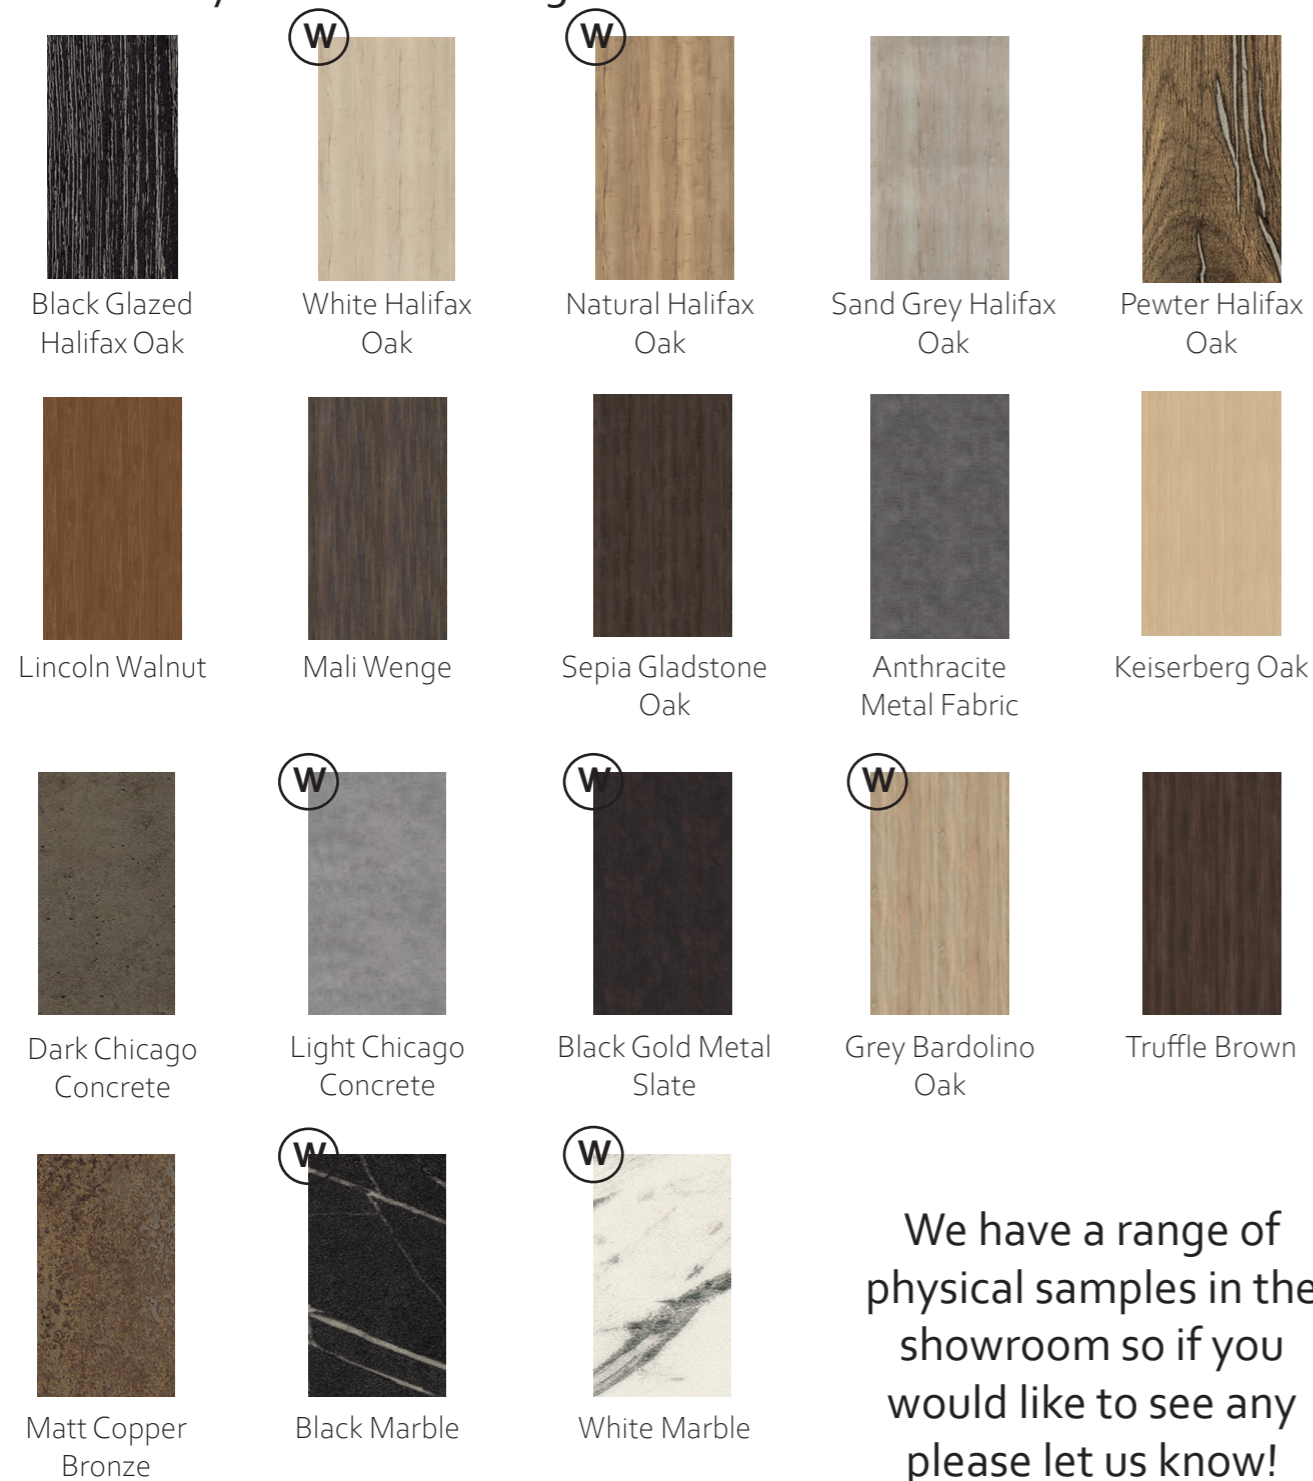

Eco Sense Material effect finishes

Our range of material effect doors help to add that little bit of texture into your interior design

We have a range of physical samples in the showroom so if you would like to see any please let us know!

W Also available as a laminate worktop
Please contact us for more details on style and thickness of laminate worktops available

Bring the outside in...

Incorporate nature into your desired kitchen by including one of these material effect finishes into your design. Combining these with the bold tones of the solid colour range, gives the flexibility to create unique spaces you'll enjoy spending time in.