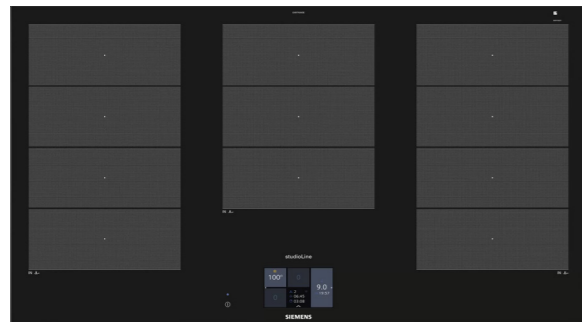

Slide&Hide

Step 1.

Step 2.

Step 3.

SIEMENS

Here are a few of the most popular Siemens appliance models we supply

Siemens Studioline built-in oven

Siemens IQ700 90cm induction hob