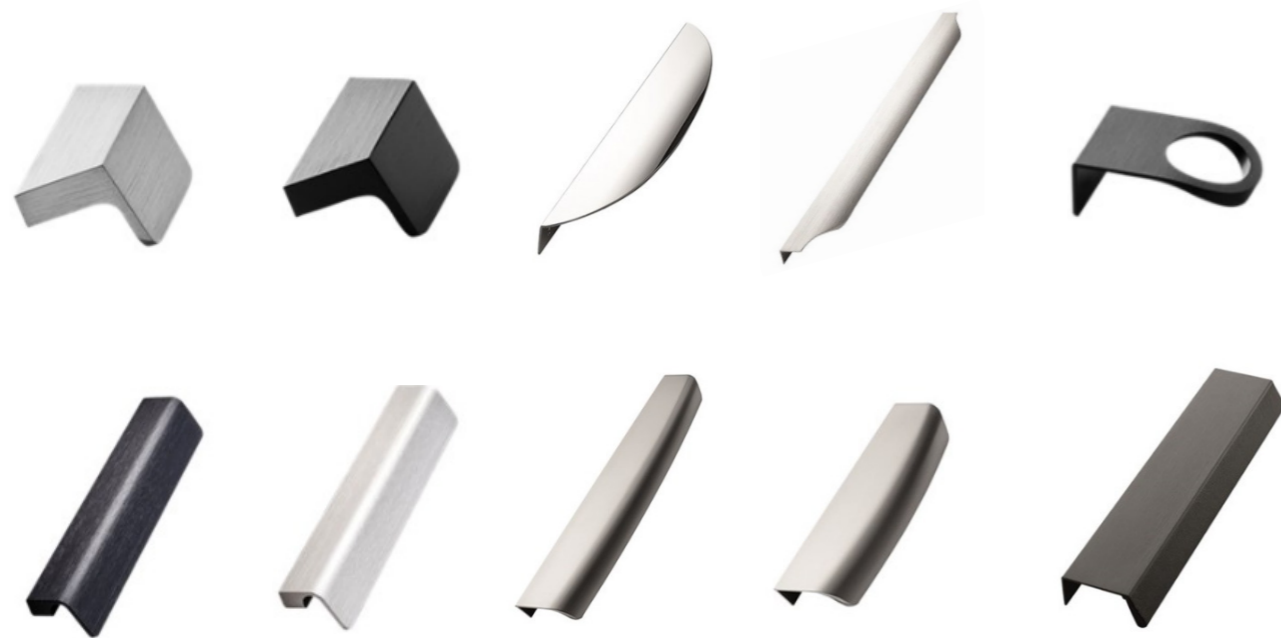

Handles

Our range of handles, including top profile, make a great addition to the final details when designing your kitchen. With W finishes ranging from black matte, stainless steel, antique brass and chrome, we will sure be able to find the handle to complete your new kitchen.

To see our wider range, visit our showroom.

Knobs