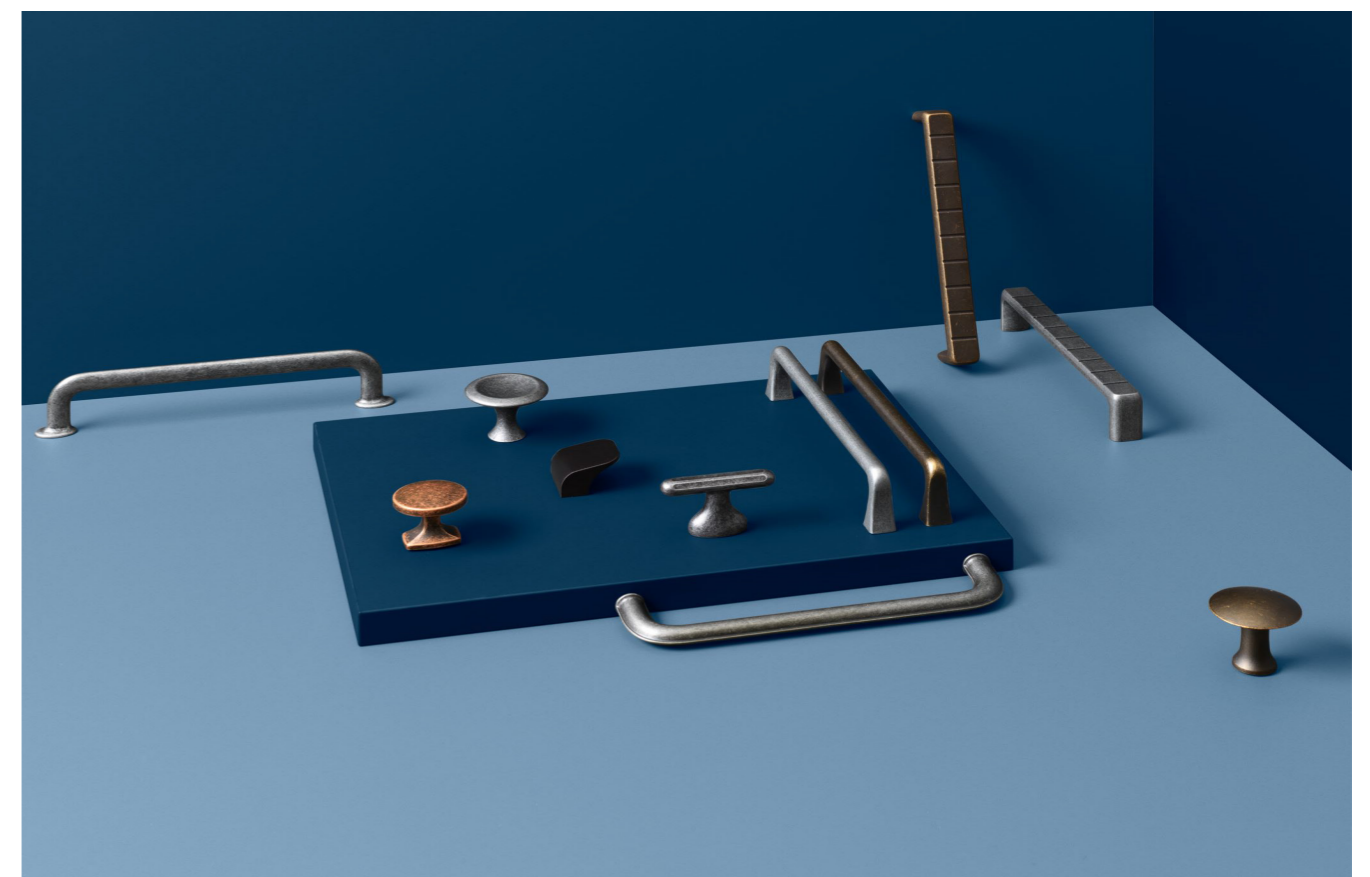

Handles

Our range of handles, including top profile, make a great addition to the final details when designing your kitchen. With W finishes ranging from black matte, stainless steel, antique brass and chrome, we will sure be able to find the handle to complete your new kitchen.

To see our wider range, visit our showroom.