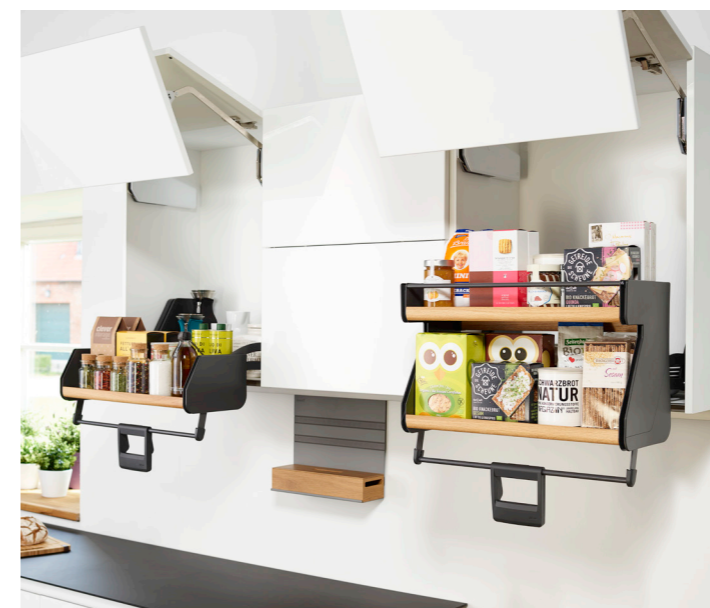

Our Pull down wall unit is perfect for storing spices or those favorite condiments and allows for quick access, conveniently above your head.

Our Pull out larder unit is a great tall storage solution. With multiple shelves and access from either side, this larder unit makes storage easy.